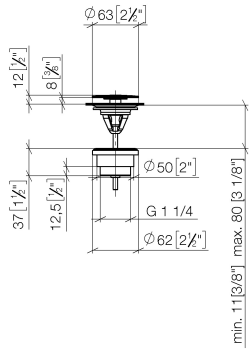

Basin Waste without press-closing 1 1/4" - Platinum

IMO

10 126 970

Only suitable for sinks without an overflow.

10 126 970

mm [inches]

10 126 970

Parts for other finishes can be found here: [Chrome](#)

Spare parts list

No.	Item Number	Name	Quantity used	Delivery time
1	09 31 20 097-08	plug	1	60
2	09 30 30 179 90	screw	1	2
3	09 11 01 038-08	cup	1	40
4	09 14 05 061 90	seal	1	2
5	09 14 03 153 90	seal	1	2
6	09 11 10 156-08	connection	1	60