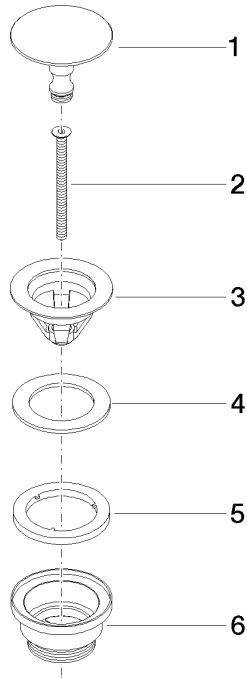

10 126 970

Fits: IMO, LULU, MADISON, MEM, TARA,
CL.1, LISSÉ, VAIA, META, CYO

	Platinum	10 126 970-08
	Chrome	10 126 970-00
	Brushed Platinum	10 126 970-06
	Durabress (23kt Gold)	10 126 970-09
	Dark Chrome	10 126 970-19
	Light Gold	10 126 970-26
	Brushed Light Gold	10 126 970-27
	Brushed Durabress (23kt Gold)	10 126 970-28
	Matte Black	10 126 970-33
	Brushed Bronze	10 126 970-42
	Brushed Champagne (22kt Gold)	10 126 970-46
	Champagne (22kt Gold)	10 126 970-47
	Brushed Chrome	10 126 970-93
	Brushed Dark Platinum	10 126 970-99

Basin Waste without press-closing 1 1/4" - Platinum

IMO

10 126 970

Only suitable for sinks without an overflow.

10 126 970

mm [inches]

10 126 970

Parts for other finishes can be found here: [Chrome](#)

Spare parts list

No.	Item Number	Name	Quantity used	Delivery time
1	09 31 20 097-08	plug	1	60
2	09 30 30 179 90	screw	1	2
3	09 11 01 038-08	cup	1	40
4	09 14 05 061 90	seal	1	2
5	09 14 03 153 90	seal	1	2
6	09 11 10 156-08	connection	1	60